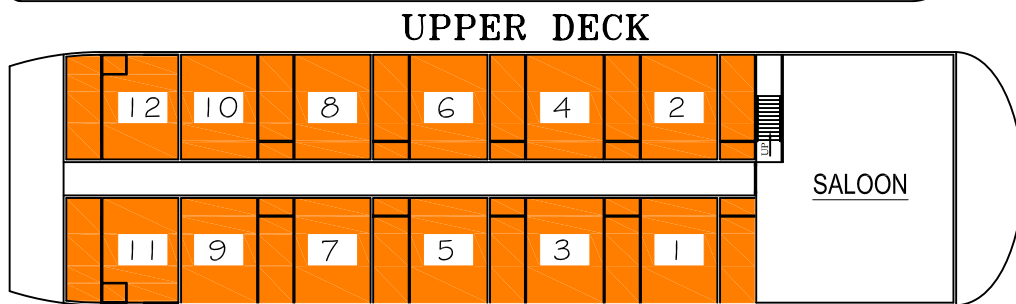

# CHARAIDEW

**152** DOUBLE STATEROOMS  
Sq.ft.

## TECHNICAL DATA

RE-BUILT : 2003 • LENGTH: 38 M STATEROOMS : 12 PASSENGER : 24 CREW : 24