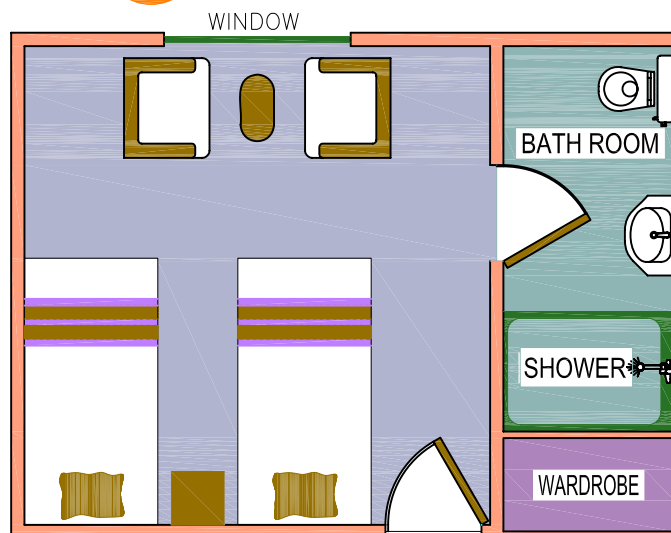

# CHARAIDEW

**152** DOUBLE STATEROOMS  
Sq.ft.

## TECHNICAL DATA

RE-BUILT : 2003 • LENGTH: 38 M STATEROOMS : 12 PASSENGER : 24 CREW : 24