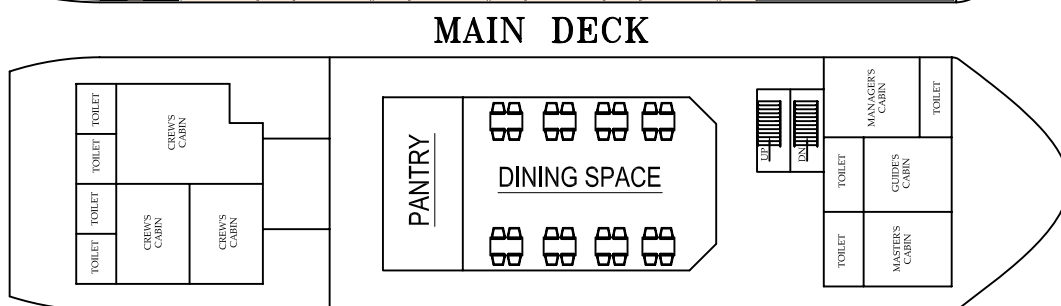

# CHARAIDEW

**152** DOUBLE STATEROOMS  
Sq.ft.

## TECHNICAL DATA

RE-BUILT : 2003 • LENGTH: 38 M STATEROOMS : 12 PASSENGER : 24 CREW : 24